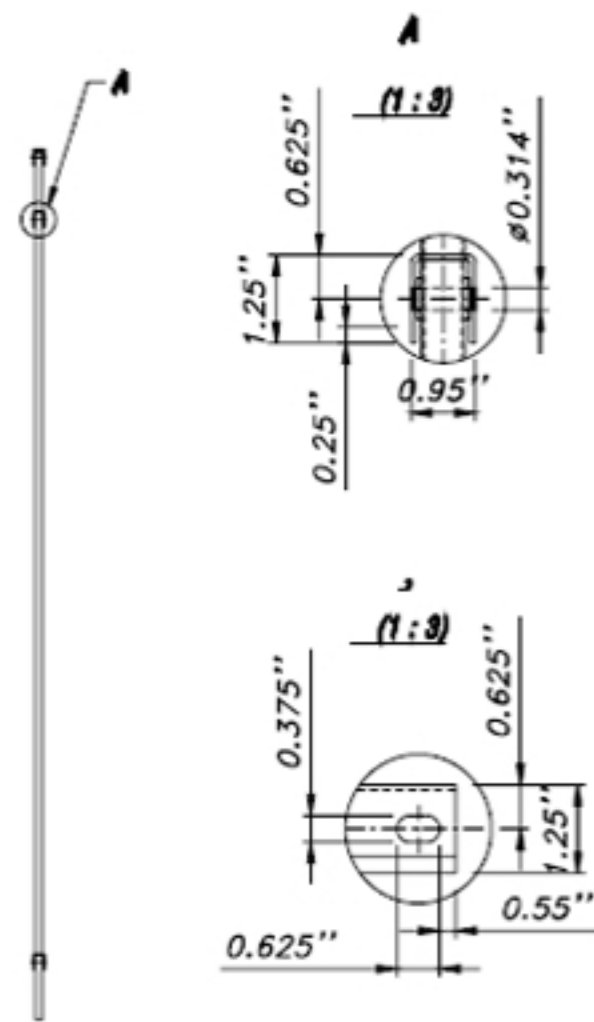

Available mounting brackets

Universal Bracket

Line Bracket

① 5'-10"	⑤ 0 to 27" Racked
② 7'-10"	⑥ 3 1/2"
③ 3 11/16"	⑦ 4'-11 3/4"
④ 5/8 "	⑧ 5"

A Legacy you can be proud of.
Deuteronomy 6:7-8

Product Legacy Racking Flat Top Panel W/3 1-1/4" Rails 70" x 94"

Drawing Number _____ Revision _____

Date _____

Part Number LR3FT6

21739 State Hwy. 64 - Canton, Texas 75103
1-866-650-7827 - Fax (972) 284-1257
www.sbi-imports.com