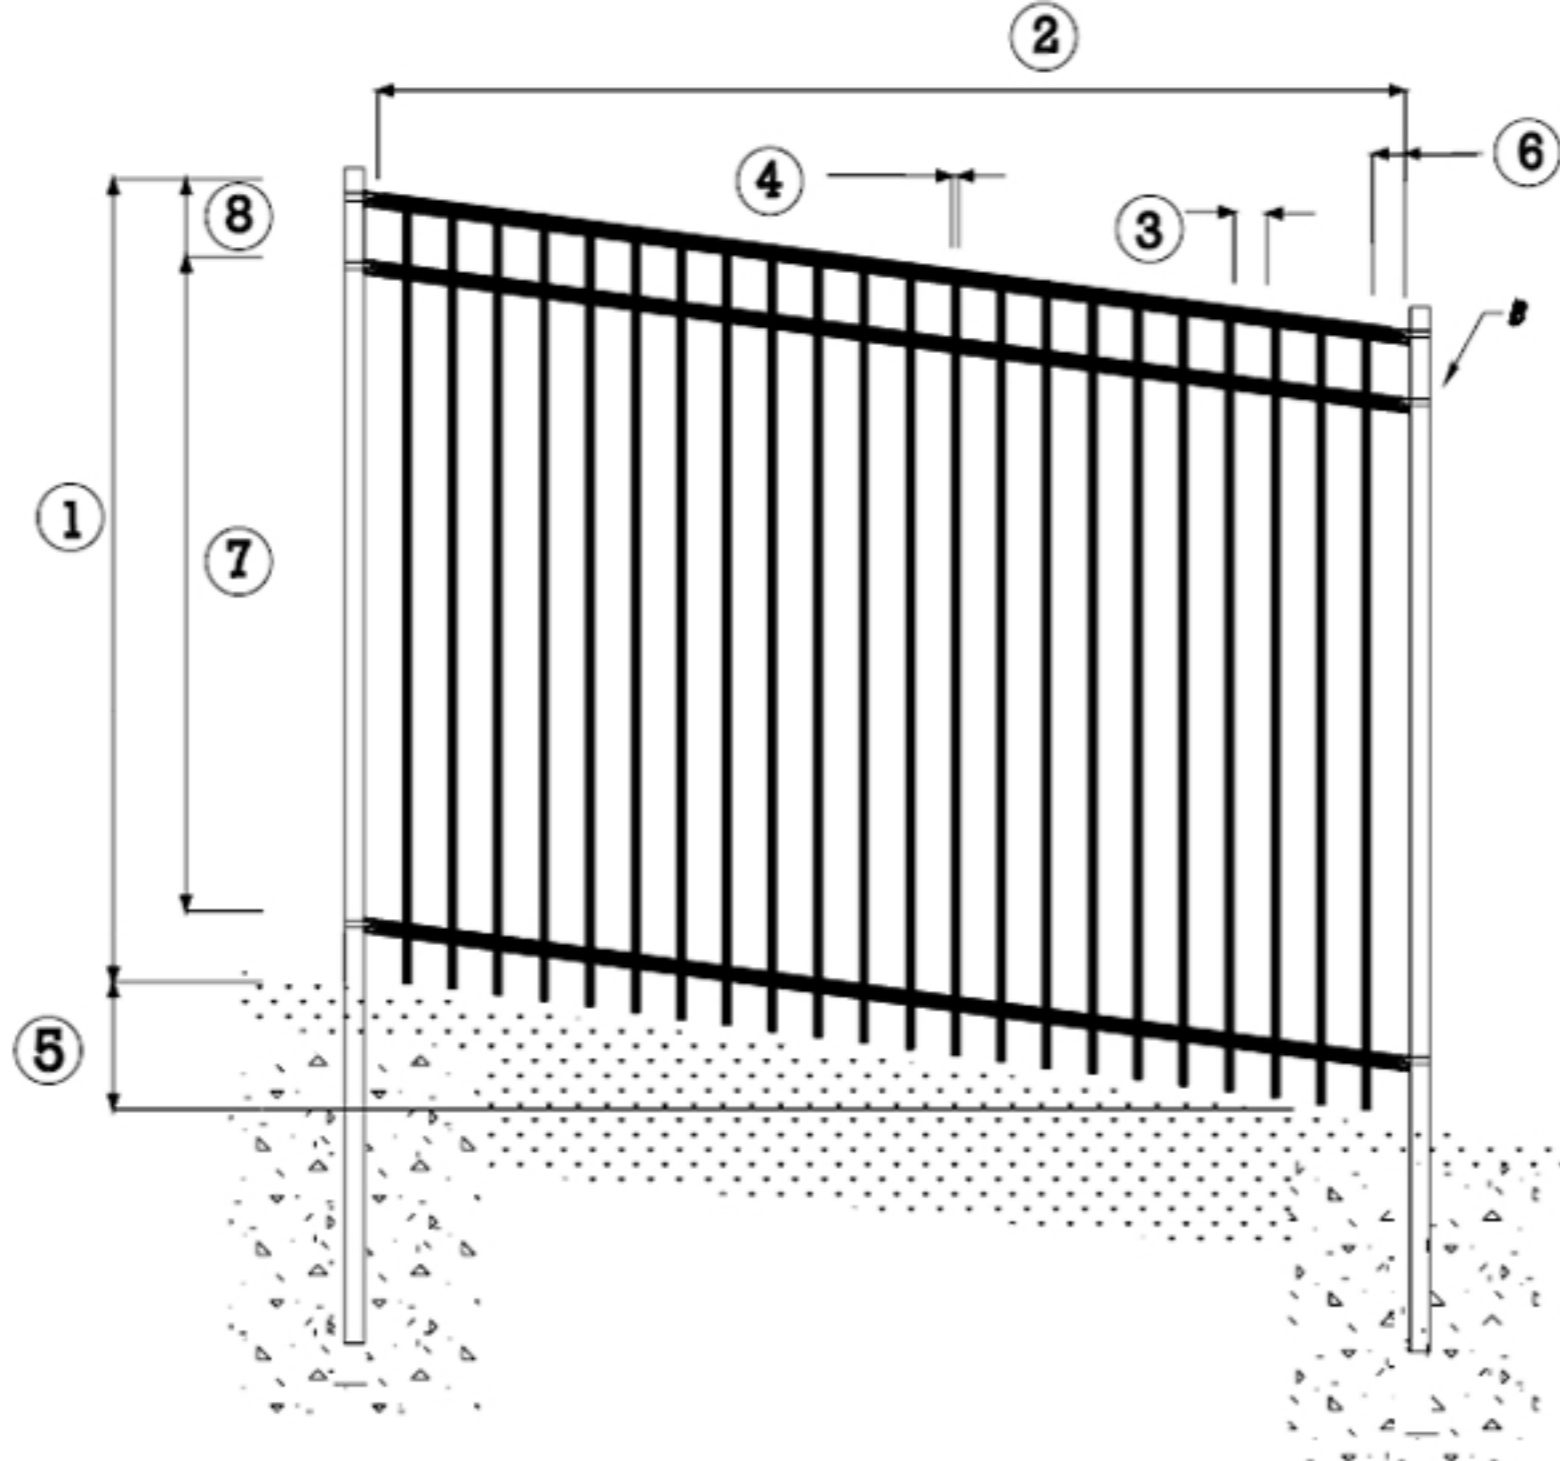

Available mounting brackets

Universal Bracket

Line Bracket

① 5'-10"	⑤ 0 to 27" Racked
② 7'-10"	⑥ 3 1/2"
③ 3 11/16"	⑦ 4'-11 3/4"
④ 5/8 "	⑧ 5"

A Legacy you can be proud of.
Deuteronomy 6:7-8

Product Legacy Racking Flat Top Panel W/3 1-1/4" Rails 70" x 94"

Drawing Number _____ Revision _____

Date _____

Part Number LR3FT6

21739 State Hwy. 64 - Canton, Texas 75103
1-866-650-7827 - Fax (972) 284-1257
www.sbi-imports.com