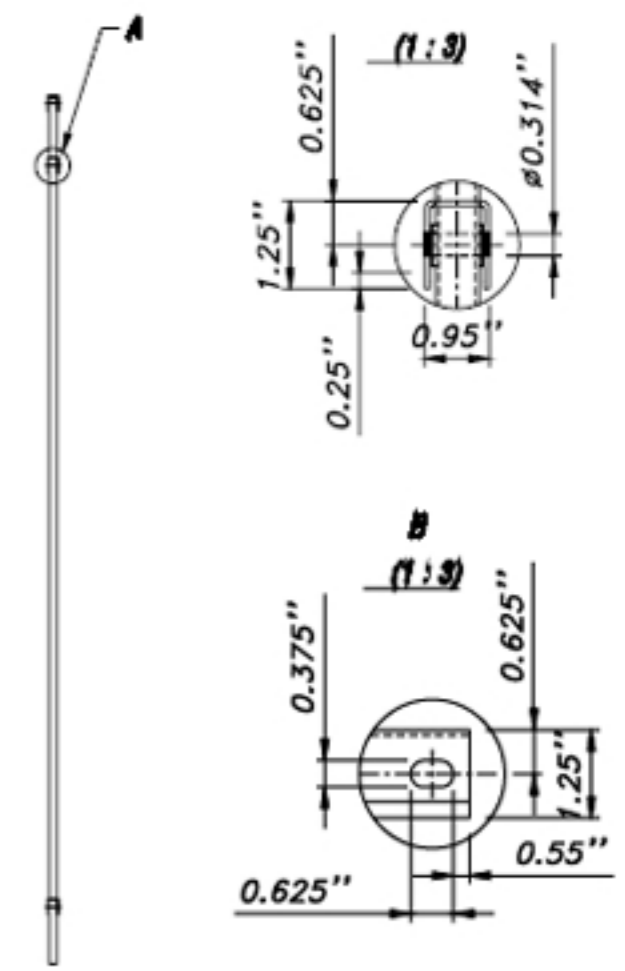

Available mounting brackets

Universal Bracket

Line Bracket

① 8'-10"	⑤ 0 to 27" Racked
② 7'-10"	⑥ 3 1/2"
③ 3 11/16"	⑦ 4'-11 3/4"
④ 5/8 "	⑧ 5"

A Legacy you can be proud of.
Deuteronomy 6:7-8

Product Legacy Racking Picket Style W/ 1-1/4" Rails 70" x 94"	
Drawing Number	Revision
Date	
Part Number LR3PIC6	