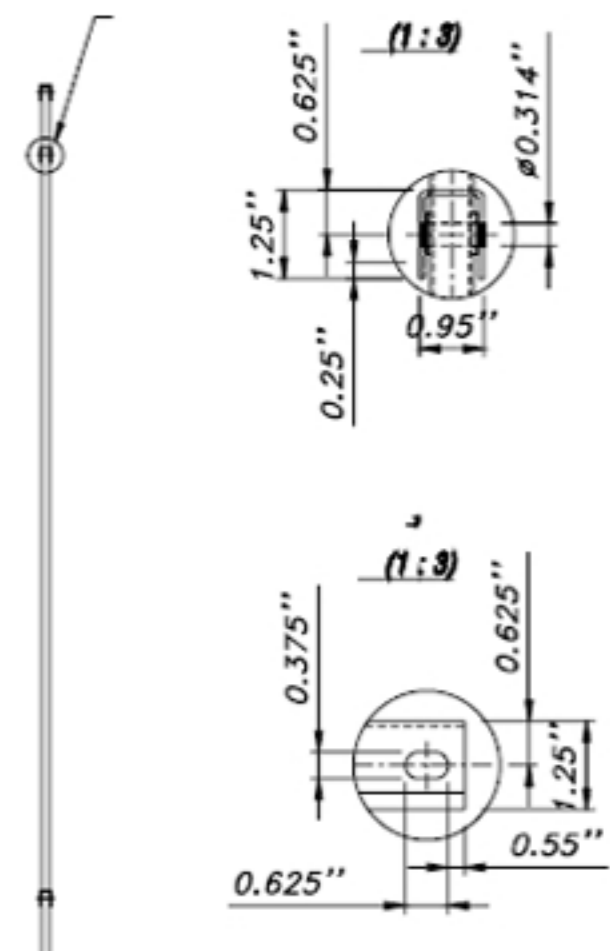

Available mounting brackets

Universal Bracket

Line Bracket

| | |
|------------|-------------------|
| ① 5'-10" | ⑤ 0 to 27" Racked |
| ② 7'-10" | ⑥ 3 1/2" |
| ③ 3 11/16" | ⑦ 4'-11 3/4" |
| ④ 5/8 " | ⑧ 5" |

A Legacy you can be proud of.
Deuteronomy 6:7-8

| | |
|--|----------|
| Product Legacy Racking Flat Top Panel W/3 1-1/4" Rails 70" x 94" | |
| Drawing Number | Revision |
| Date | |
| Part Number LRFT6 | |