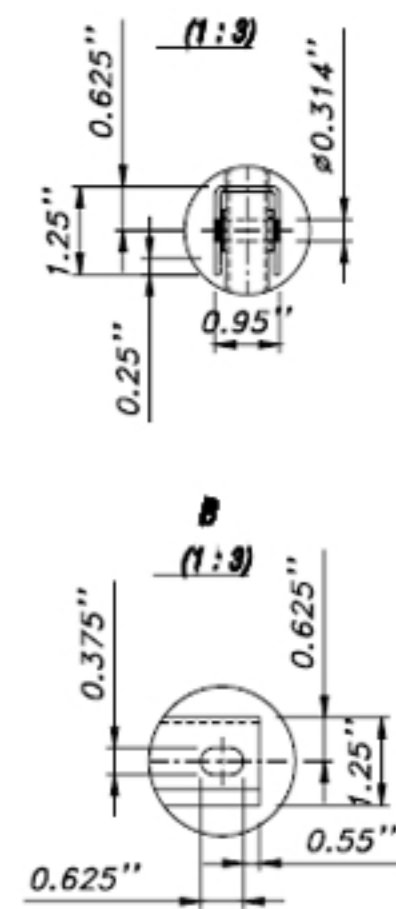

Available mounting brackets

Universal Bracket

Line Bracket

① 5'-10"	⑤ 0 to 27" Racked
② 7'-10"	⑥ 3 1/2"
③ 3 11/16"	⑦ 4'-11 3/4"
④ 5/8 "	⑧ 5"

A Legacy you can be proud of.
Deuteronomy 6:7-8

Product Legacy Racking Press Point W/1-1/4 Rails 68" x 94"

Drawing Number Revision

Date

Part Number LRPP6

21739 State Hwy. 64 - Canton, Texas 75103
1-866-650-7827 - Fax (972) 284-1257
www.sbi-imports.com