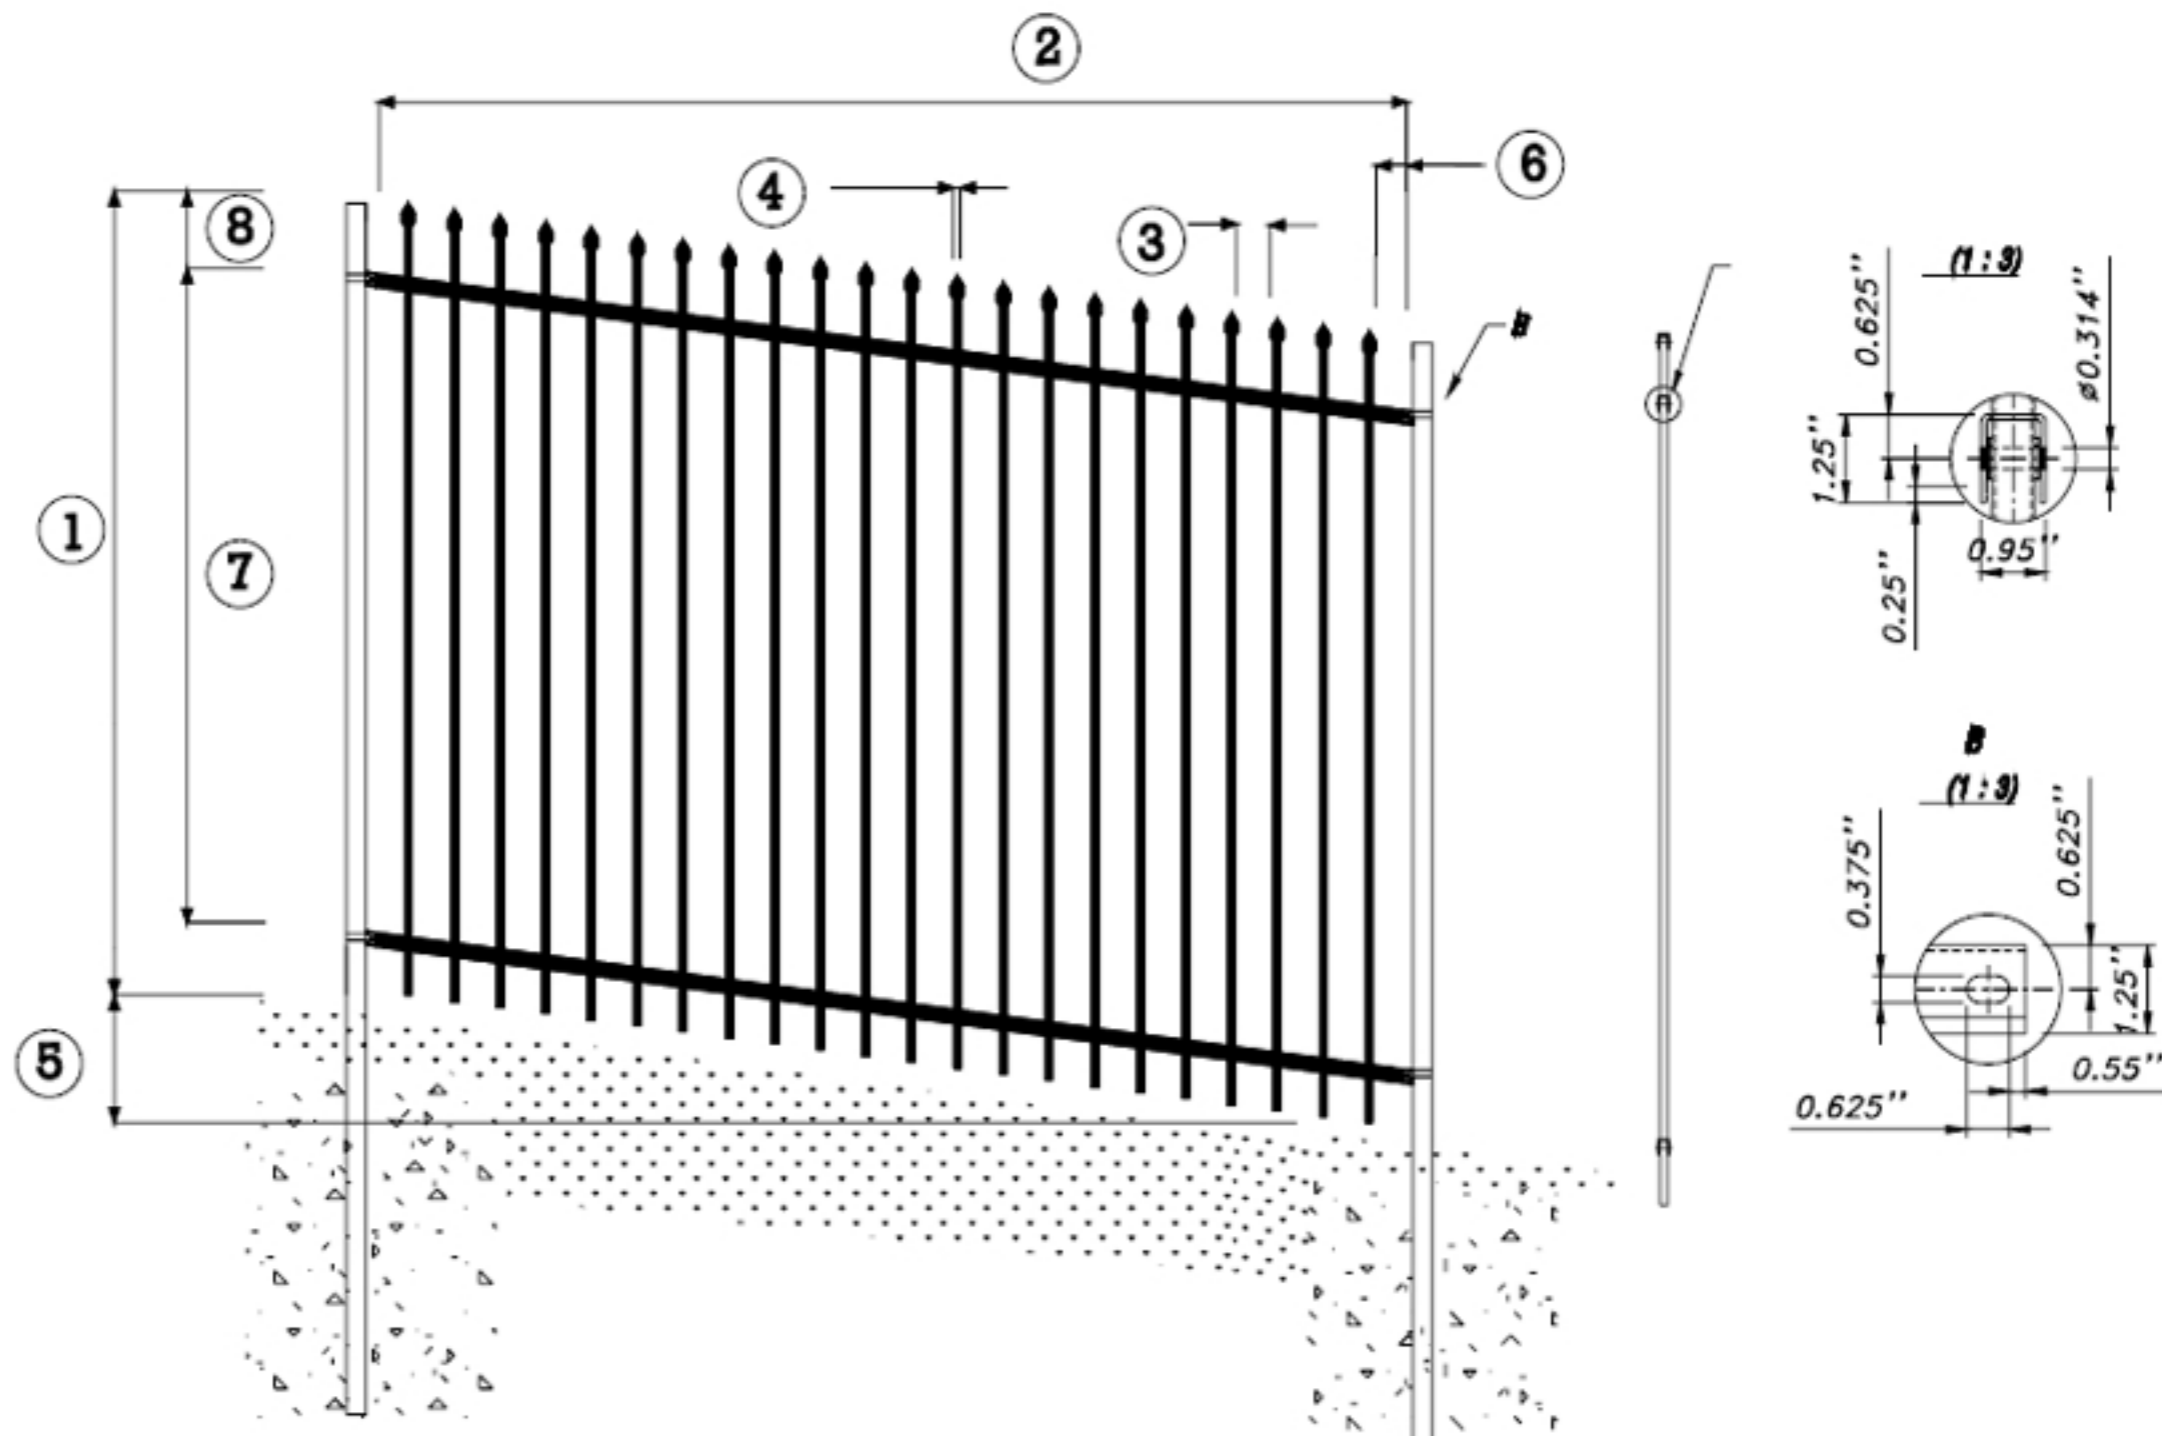

Available mounting brackets

Universal Bracket

Line Bracket

① 5'-10"	⑤ 0 to 27" Racked
② 7'-10"	⑥ 3 1/2"
③ 3 11/16"	⑦ 4'-11 3/4"
④ 5/8 "	⑧ 5"

A Legacy you can be proud of.
Deuteronomy 6:7-8

Product Legacy Racking Press Point W/1-1/4 Rails 68" x 94"

Drawing Number Revision

Date

Part Number LRPP6

21739 State Hwy. 64 - Canton, Texas 75103
1-866-650-7827 - Fax (972) 284-1257
www.sbi-imports.com