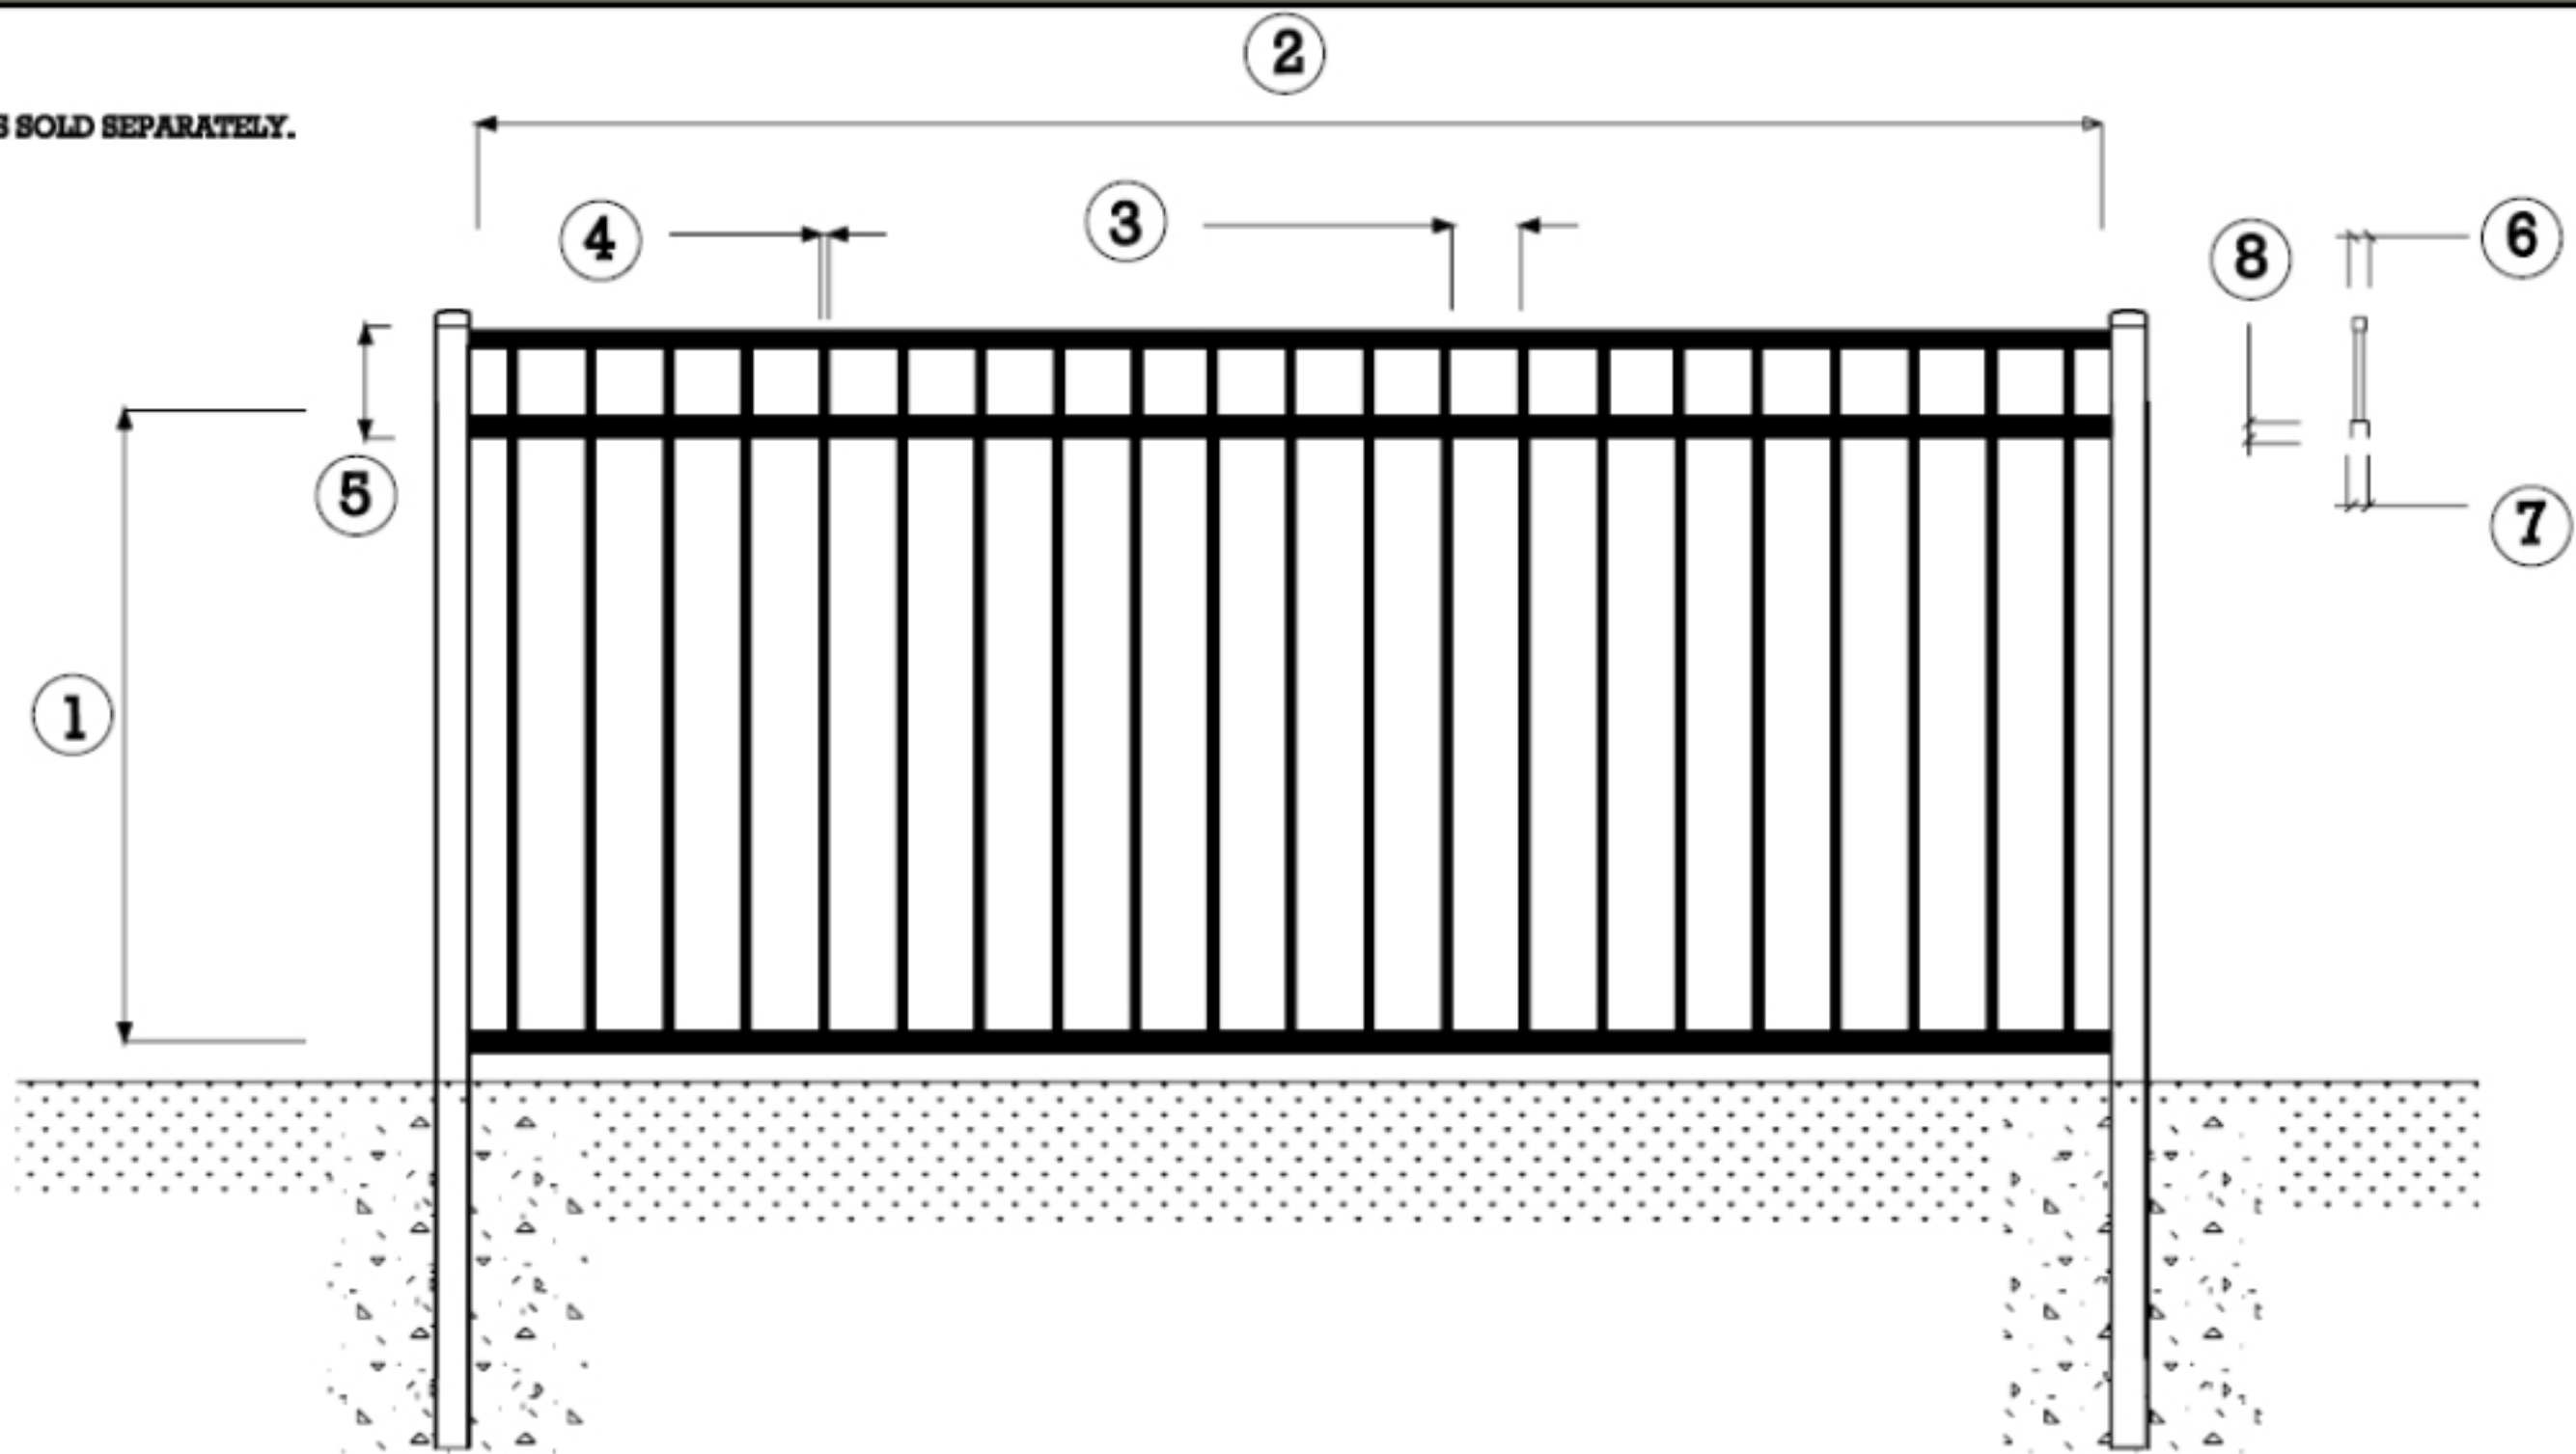

* PANELS AND TOPPERS SOLD SEPARATELY.

① Varies	⑤ 6"
② 7'-10"	⑥ 1" x 16 Ga
③ 3 15/16"	⑦ 1 1/8"
④ 1/2" x 18 Ga	⑧ 1 1/16"

Strength

Isaiah 40:29-31

Product Titan Ornamental 2 Rail Flat Top 46"H x 94" W	
Drawing Number	Revision
Date	
Part Number TOPFT	