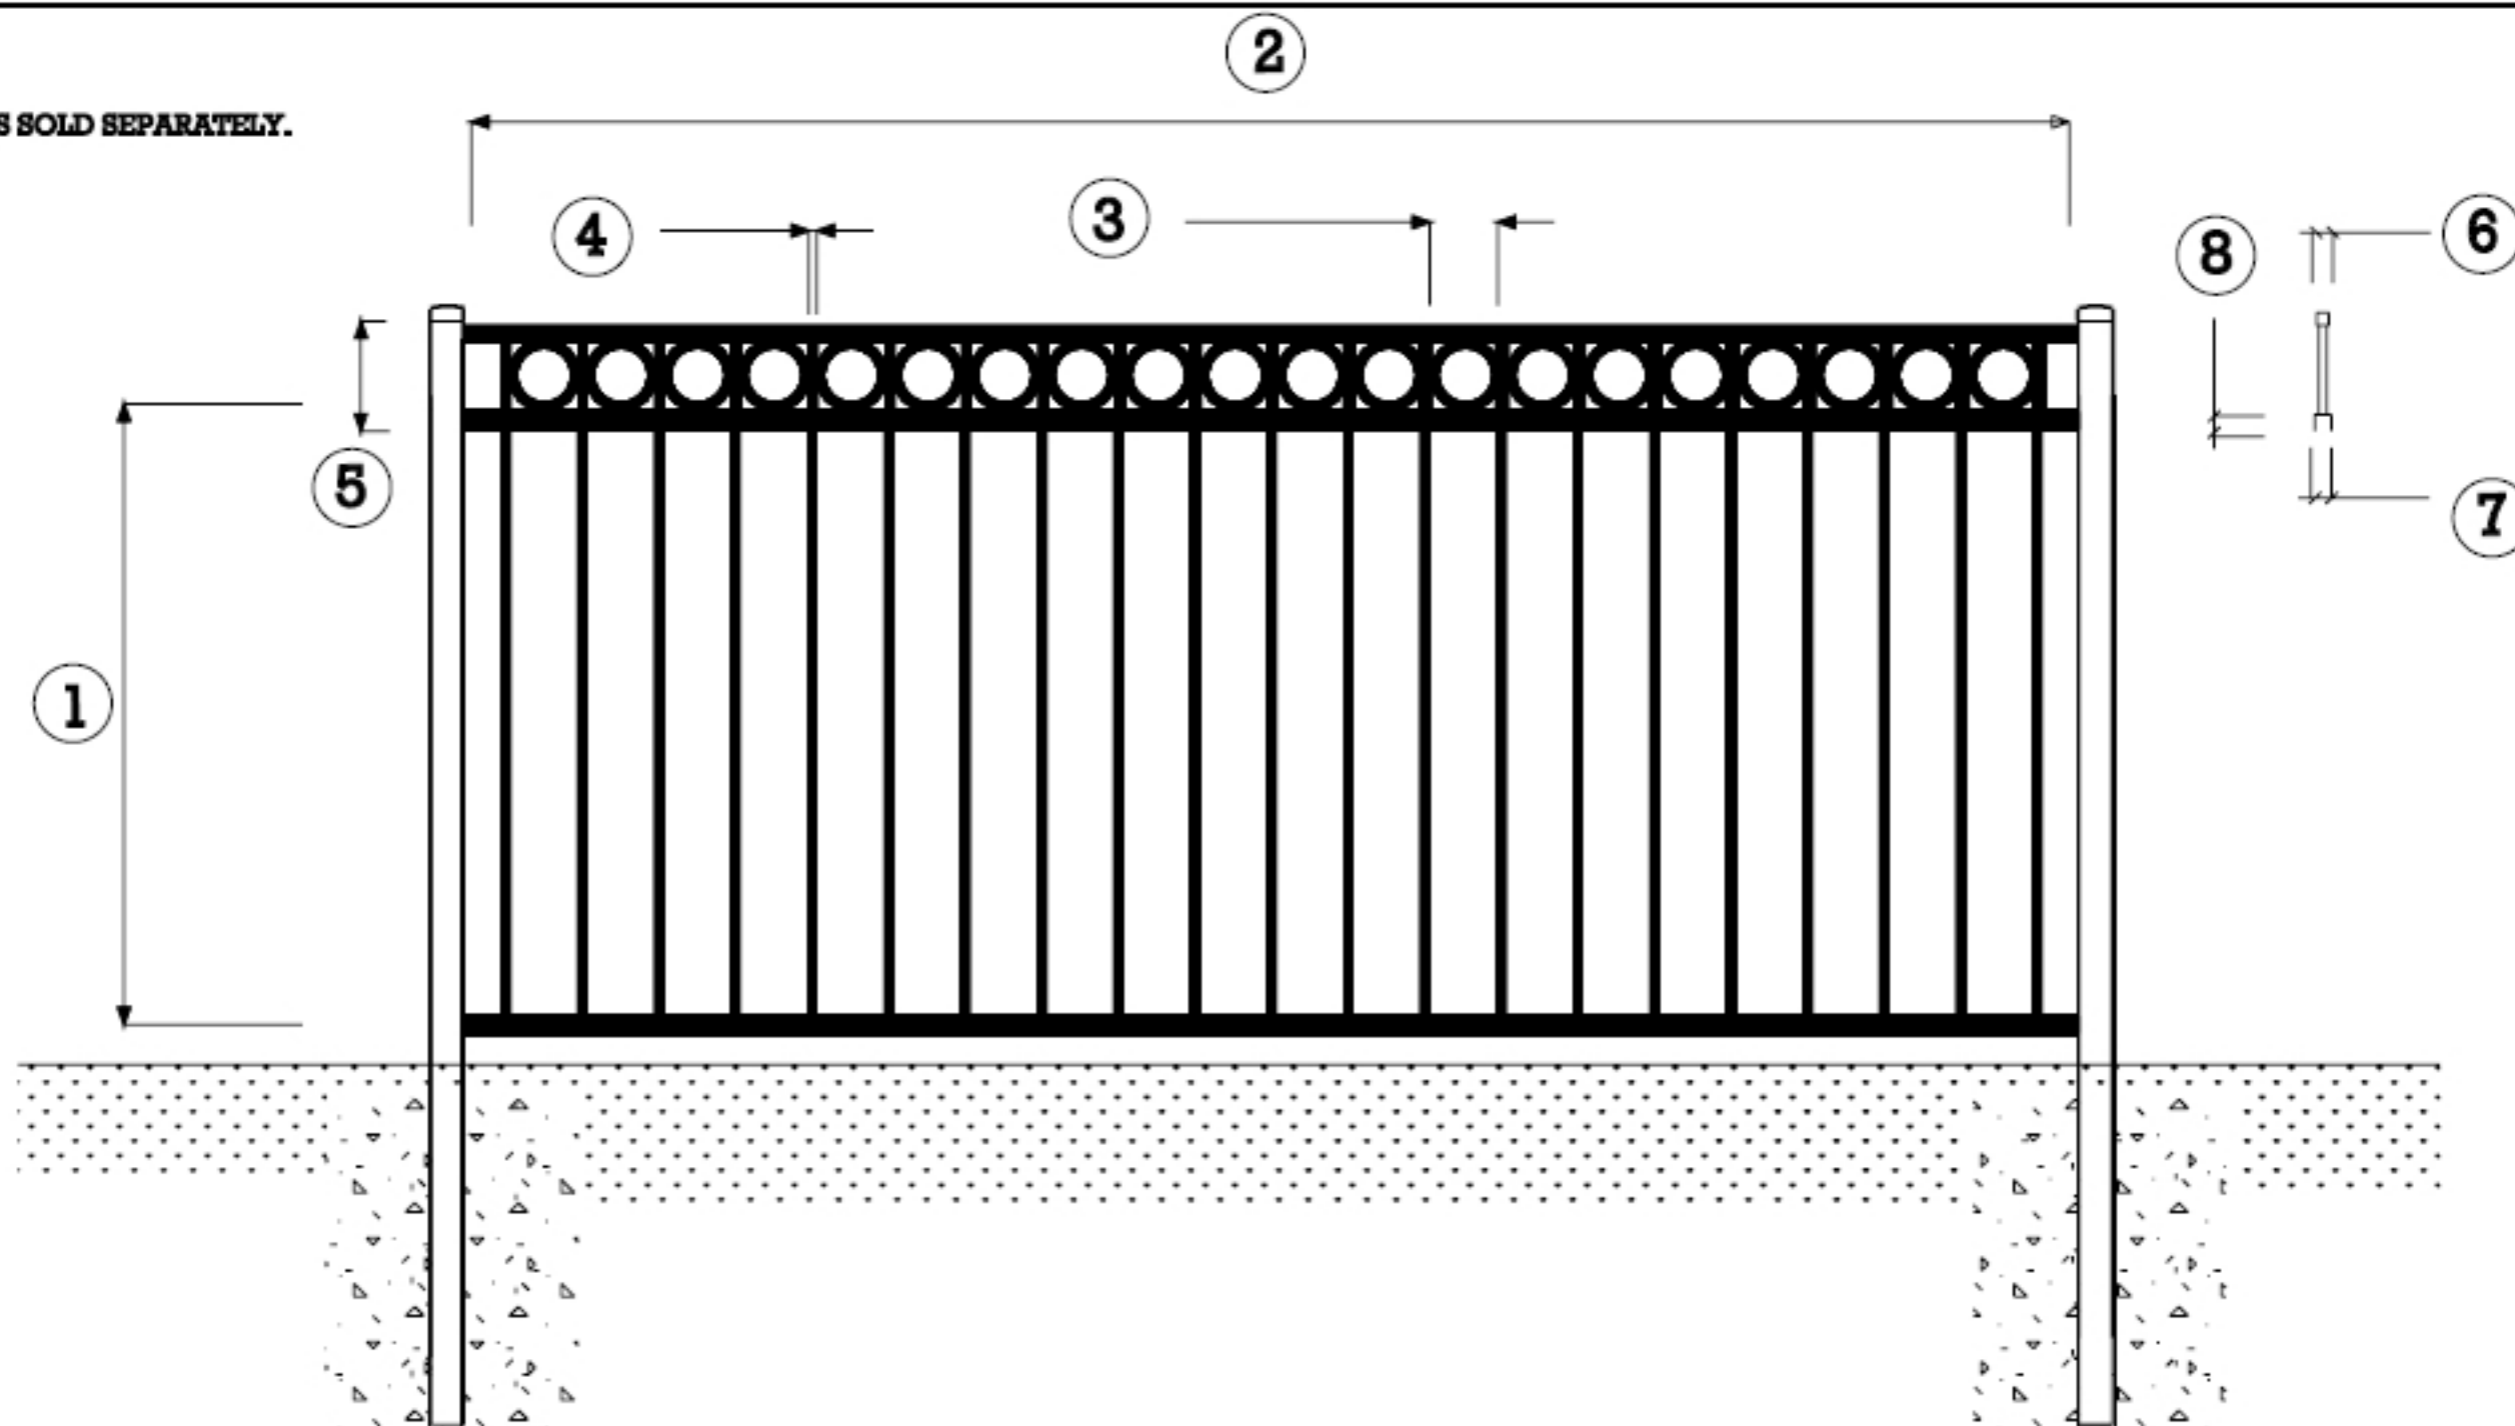

* PANELS AND TOPPERS SOLD SEPARATELY.

① Varies	⑧ 6"
② 7'-10"	⑥ 1" x 18 Ga
③ 3 15/16"	⑦ 1 1/8"
④ 1/2" x 18 Ga	⑧ 1 1/16"

Strength
Isaiah 40:29-31

Product Titan Ornamental Flat Top w/ Circles Topper	
Drawing Number	Revision
Date	
Part Number TOPFTCIR	