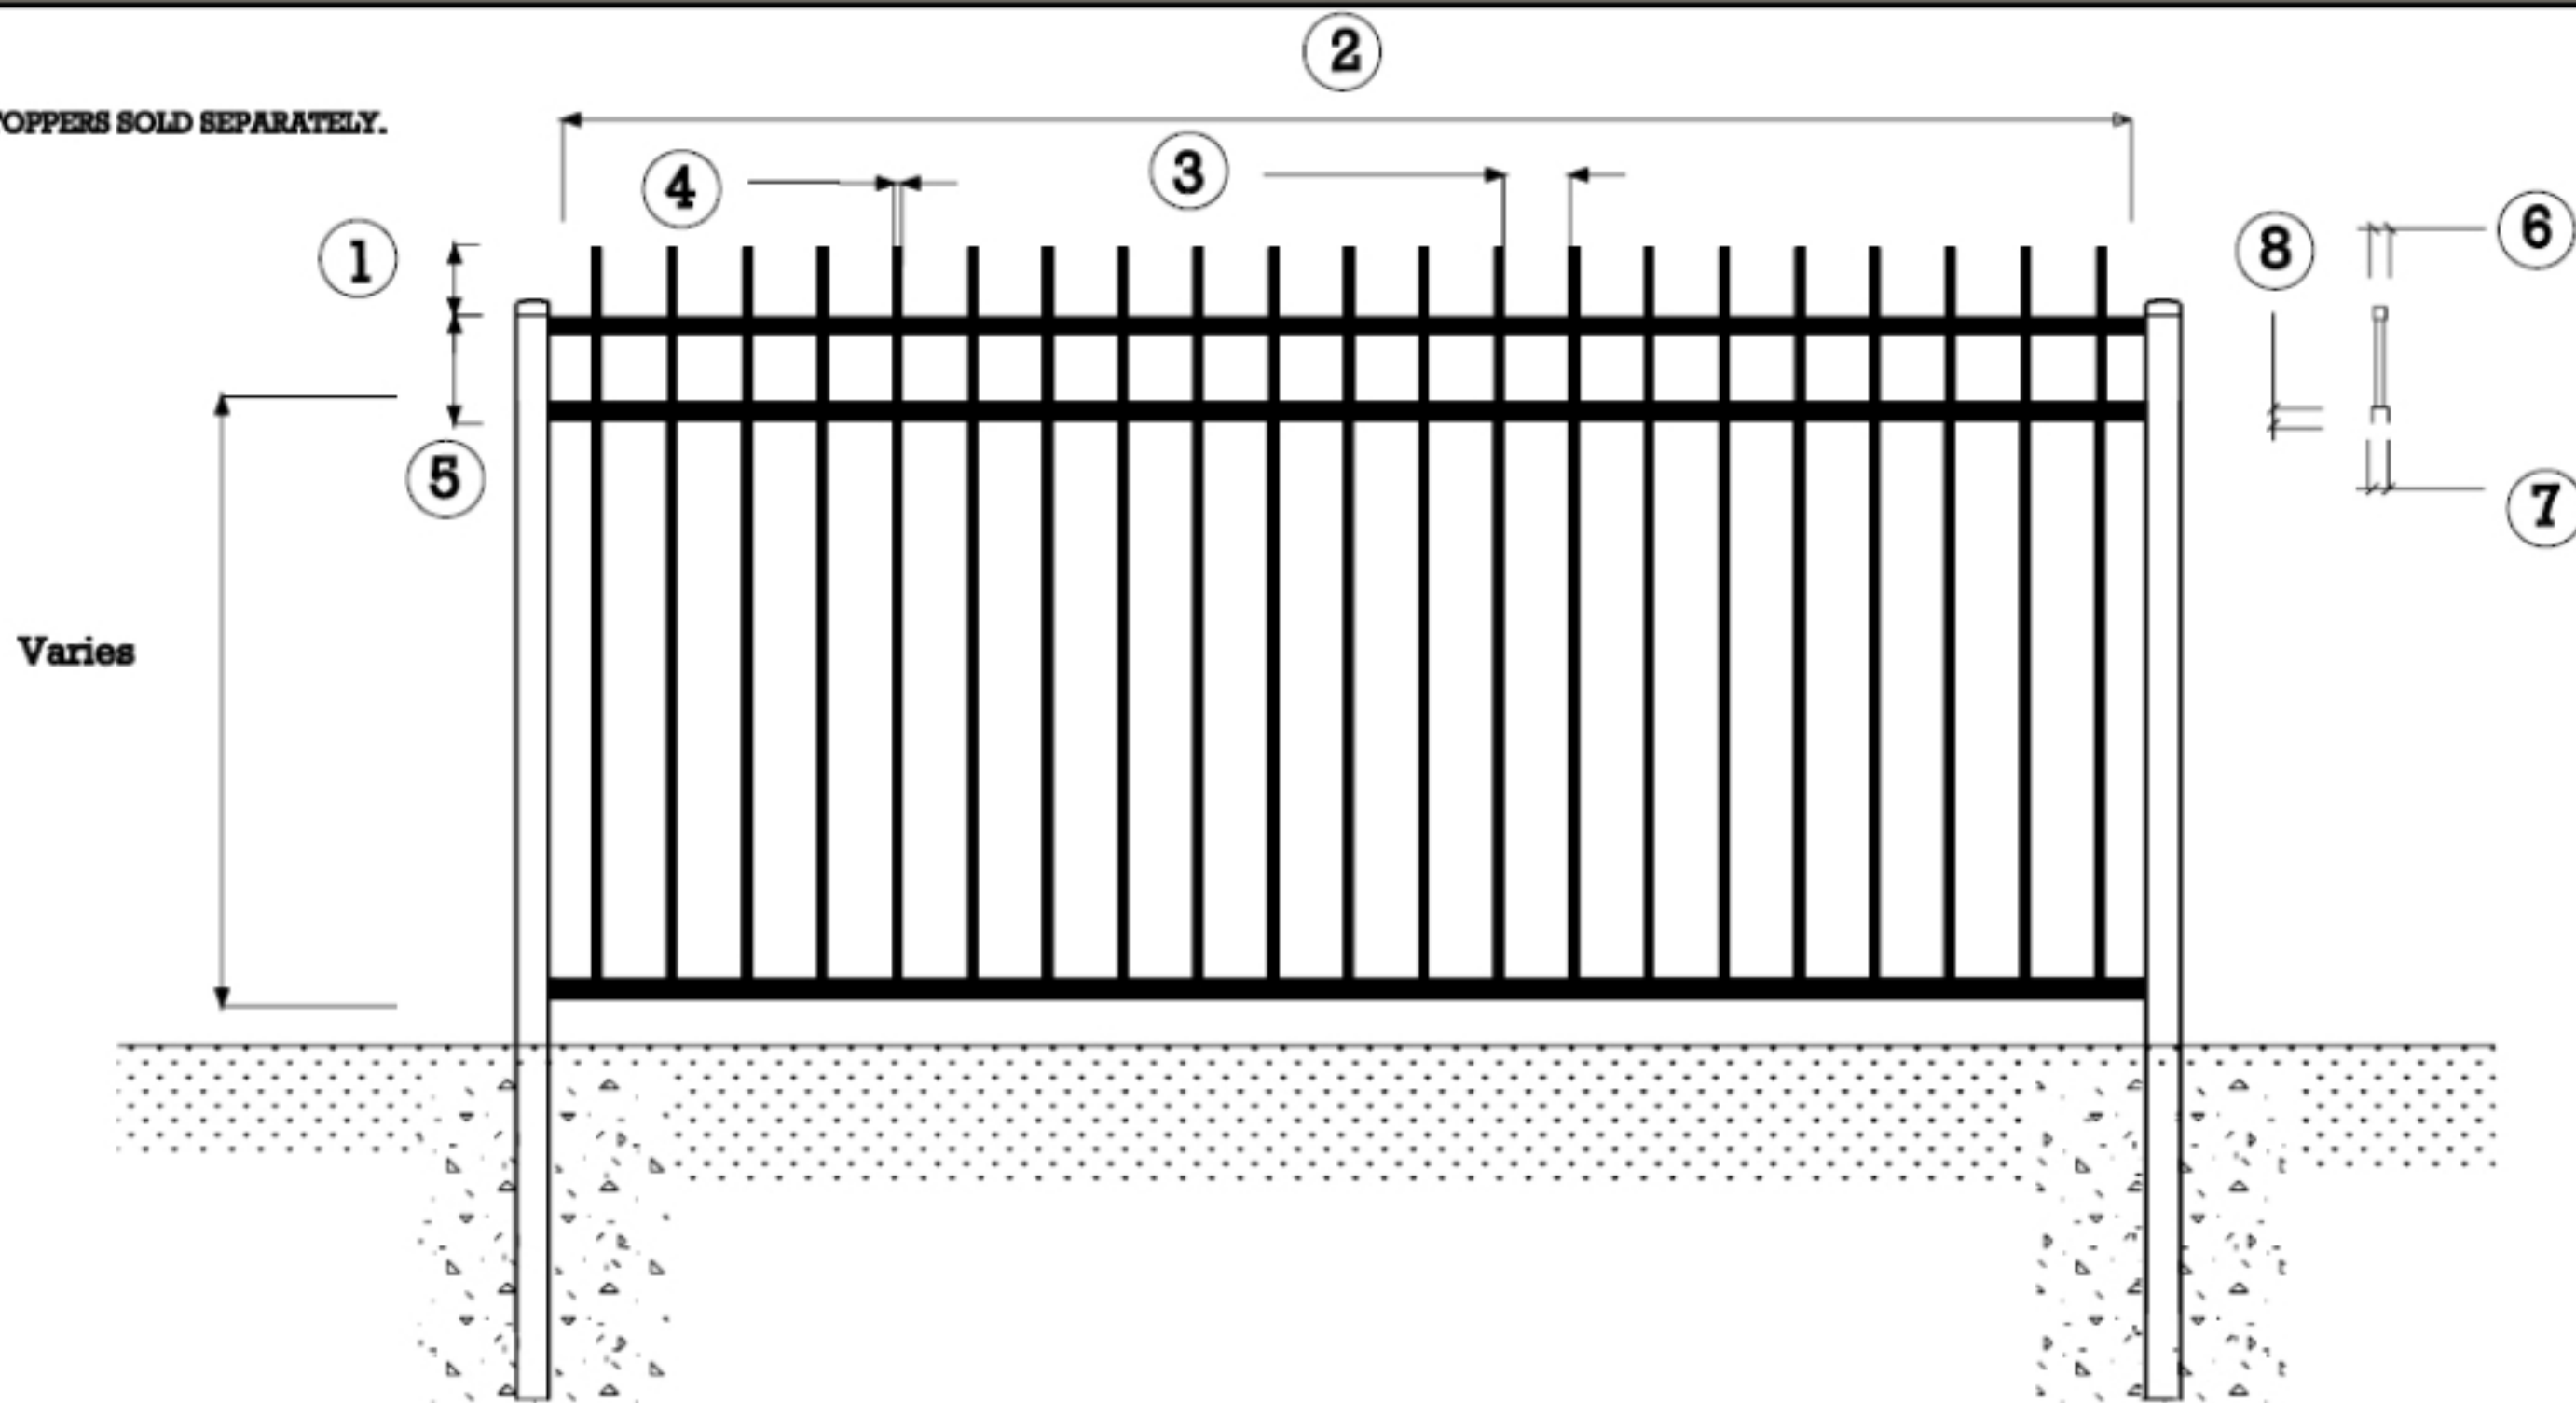

* PANELS AND TOPPERS SOLD SEPARATELY.

Varies

① 4"	⑤ 6"
② 7'-10"	⑥ 1" x 16 Ga
③ 3 15/16"	⑦ 1 1/8"
④ 1/2" x 18 Ga	⑧ 1 1/16"

Strength

Isaiah 40:29-31

21739 State Hwy. 64 - Canton, Texas 75103

1-866-650-7827 - Fax (972) 284-1257

www.sbi-imports.com

Product Titan Ornamental Flat Top w/ Picket Topper

Drawing Number

Revision

Date

Part Number TOPPIC